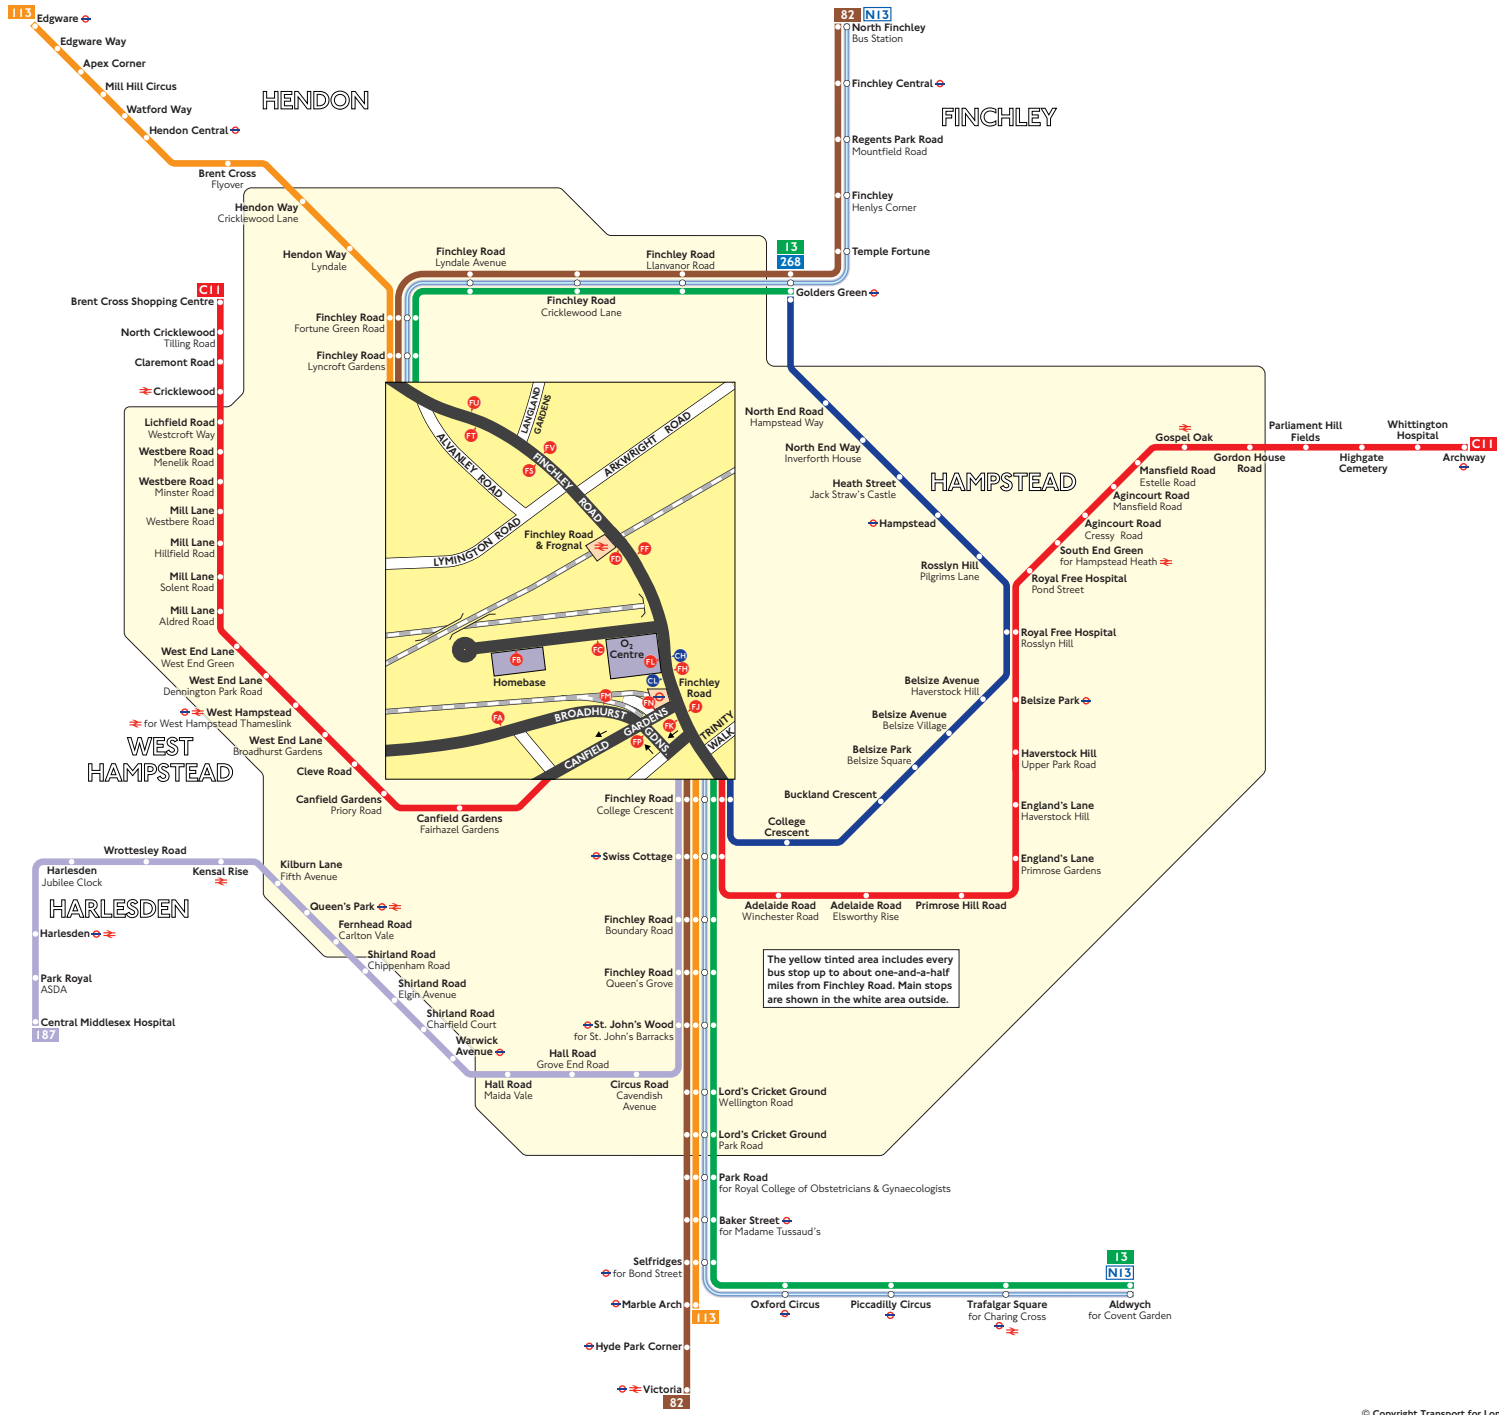

Buses from Finchley Road

Key

1. 13 Day buses in black
   - N13 Night buses in blue
   - Connections with Underground
   - Connections with National Rail
2. **A**
4. Red discs show the bus stop you need for your chosen bus service. The disc **A** appears on the top of the bus stop in the street (see map of town centre in centre of diagram).

Route finder

Day buses

Bus route	Towards	Bus stops
13	Aldwych	FP FH FJ FL FU FV
	Golders Green	FD FK FL FS FT
82	North Finchley	FD FK FL FS FT
	Victoria	FP FH FJ FL FU FV
113	Edgeware	FD FK FL FS FT
	Marble Arch	FP FH FJ FL FU FV
187	Central Middlesex Hospital	FP FC FH FJ
268	Golders Green	FD FK FL FS FT
C11	Archway	FA FJ FM FN
	Brent Cross Shopping Centre	FA

Night buses

Bus route	Towards	Bus stops
N13	Aldwych	FP FH FJ FL FU FV
	North Finchley	FD FK FL FS FT

Coaches

Towards	Coach stops
Coaches northbound	CL
Coaches to central London	CH